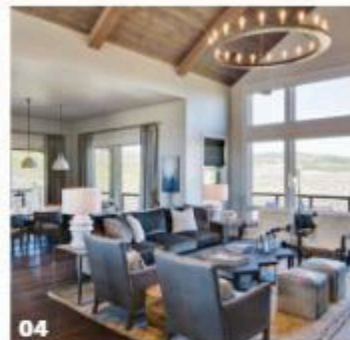

Design Excellence Awards Winners

01

05

08

02

06

09

03

07

10

04

11

RESIDENTIAL

- 01 Bathroom: New Construction
  Mary DeWalt Design Group
- 02 Kitchen: New Construction
  Laura Burton
- 03 Master Bedroom
  JaMeson Interiors
- 04 Outdoor Living Space
  Paula Ables Interiors
- 05 Interior Living Space
  Heather Scott Home & Design
- 06 Singular Space
  JaMeson Interiors
- 07 Dining Room
  Robin Gonzales Interiors
- 08 Bathroom: Remodel
  Count & Castle Interior Design
- 09 Product Design Special Detail
  Jennifer Garner Interiors
- 10 Child Youth Bedroom
  Meredith Owen Interiors
- 11 Kitchen: Remodel
  Donna Figg Design

RESIDENTIAL COMPREHENSIVE

- 01 Traditional: Small (Under 3,500 SF)
  Kimbball Bonafici Designs
- 02 Contemporary: Large (Over 3,500 SF)
  alterstudio architecture, L.L.P.
- 03 Contemporary: Small (Under 3,500 SF)
  alterstudio architecture, L.L.P.
- 04 Transitional: Small (Under 3,500 SF)
  Donna Figg Design
- 05 Model Home
  Mary DeWalt Design Group
- 06 Traditional: Large (Over 3,500 SF)
  Donna Figg Design
- 07 Transitional: Large (Over 3,500 SF)
  Donna Figg Design

01

04

02

05

03

06

07